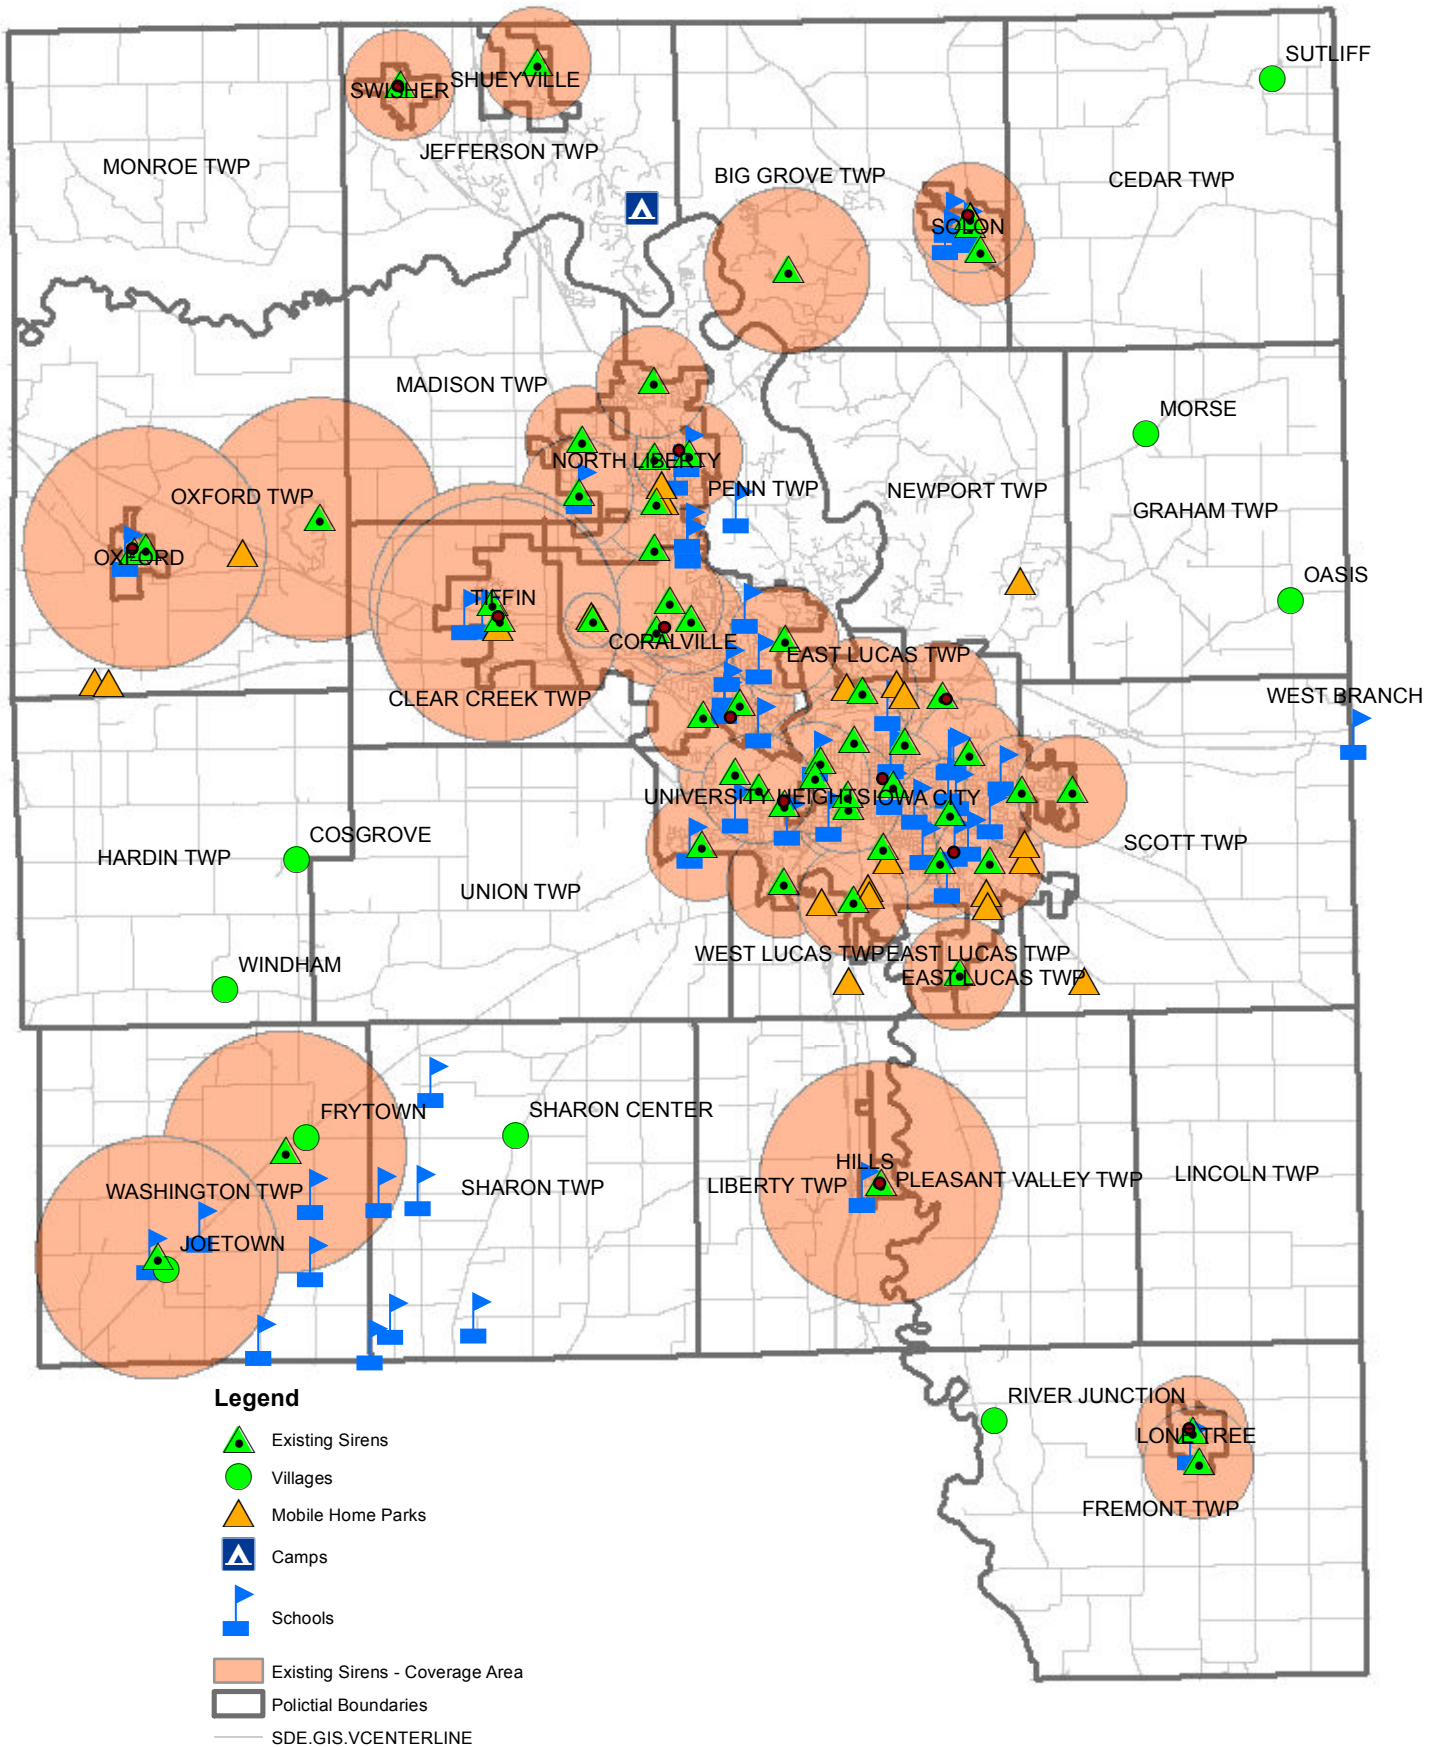

Warning Sirens in Johnson County

Legend

-  Existing Sirens
-  Villages
-  Mobile Home Parks
-  Camps
-  Schools
-  Existing Sirens - Coverage Area
-  Political Boundaries
-  SDE.GIS.VCENTERLINE